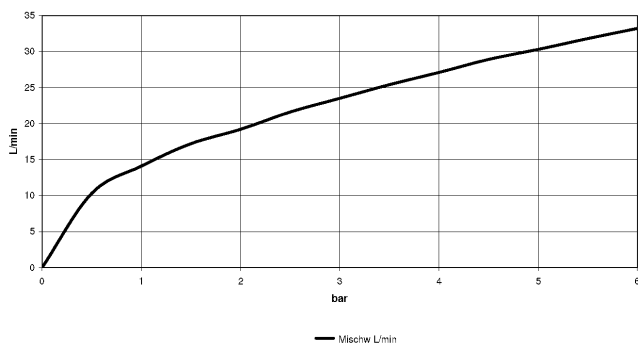

Flow rate chart

Certificates

WRAS_2010064.

ACS_21 ACC LY 141. DVGW_DW-
6512DN0435.

WRAS_2107018.