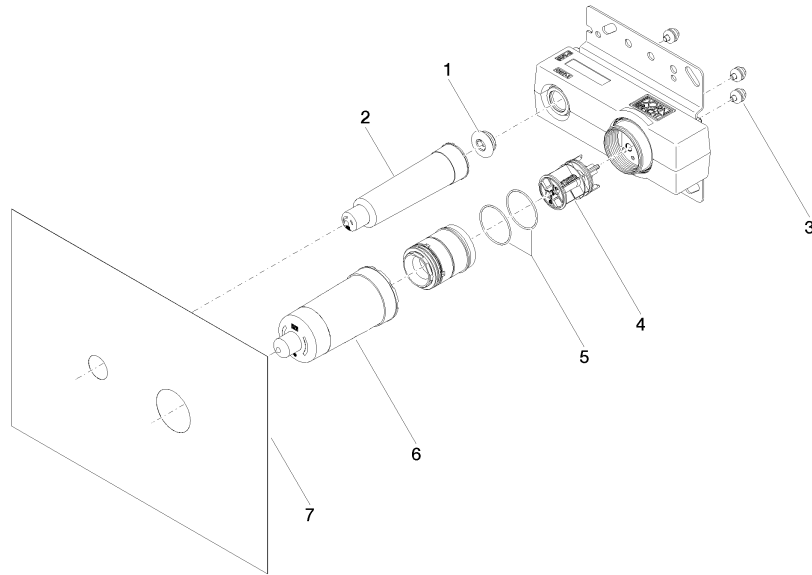

Concealed wall-mounted single-lever mixer -

35 860 970 90

- 2x female thread 1/2" connections
- 1x female thread 1/2" outlet for wall spout
- 1x female thread 1/2" outlet
- 2x dust cover
- anti-water packing
- soundproofing
- gauge 100 mm

Concealed wall-mounted single-lever mixer -

35 860 970 90

Flow rate chart

Certificates

WRAS_2010064.

ACS_21 ACC LY 141. DVGW_DW-
6512DN0435.

WRAS_2107018.

Concealed wall-mounted single-lever mixer -

35 860 970 90

Spare parts list

No.	Item Number	Name	Quantity used	Delivery time
1	04 31 20 006 00 90	plug	1	2
2	09 21 02 173 90	cap	1	2
3	90 23 01 091 00 90	set	3	2
4	90 31 20 107 00 90	plug	1	2
5	09 14 10 190 90	seal	2	2
6	09 21 02 176 90	cap	1	60
7	04 14 03 074 01 90	gasket kit	1	2