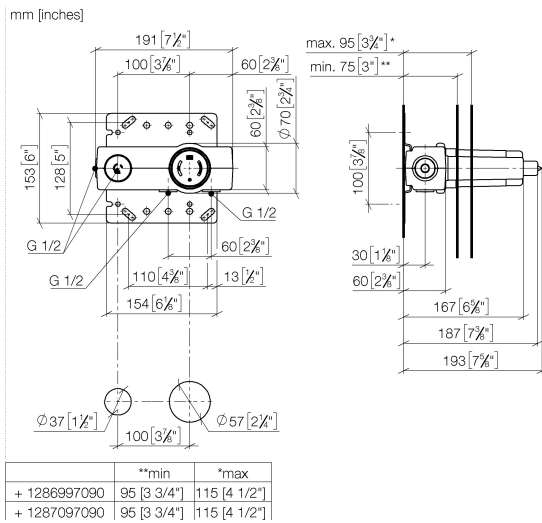

Concealed wall-mounted single-lever mixer -

35 860 970 90

- 2x female thread 1/2" connections
- 1x female thread 1/2" outlet for wall spout
- 1x female thread 1/2" outlet
- 2x dust cover
- anti-water packing
- soundproofing
- gauge 100 mm

Recommended miscellaneous

Extension 20 mm - 12 869 970 90
 • Not suitable for combining with META PURE (36 86X 664-FF).

Recommended miscellaneous

Adapter for reversed water connections - 12 880 970 90
 • Not suitable for combining with META PURE (36 86X 664-FF).

Concealed wall-mounted single-lever mixer -

35 860 970 90

Flow rate chart

Certificates

WRAS_2010064.

ACS_21 ACC LY 141. DVGW_DW-
6512DN0435.

WRAS_2107018.

Concealed wall-mounted single-lever mixer -